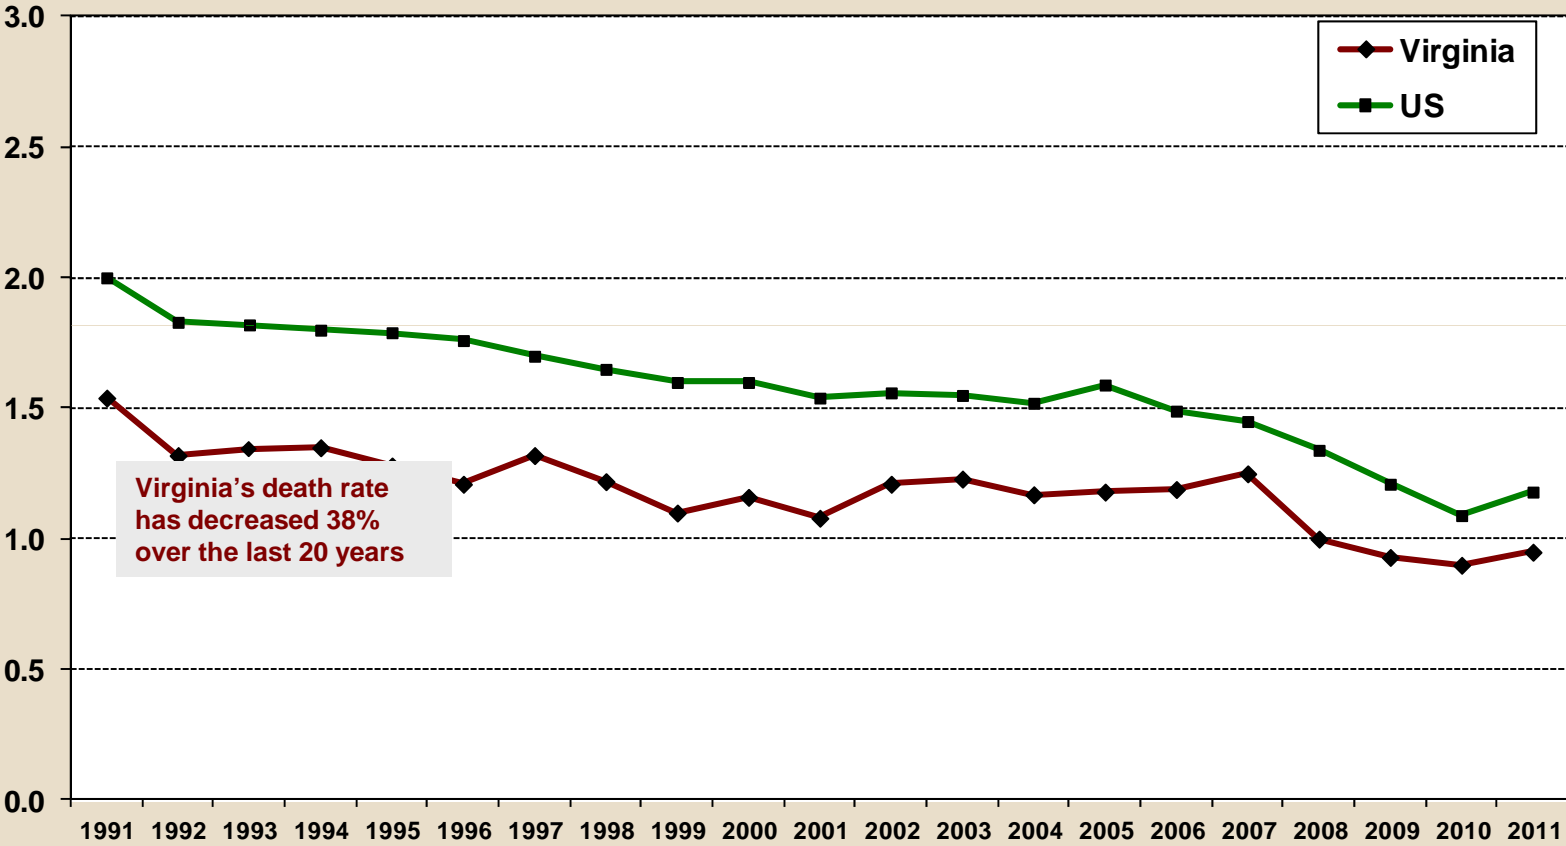

DEATH RATE PER 100 MILLION MILES OF TRAVEL CALENDAR YEARS 1991 - 2011

Source: Virginia Highway Safety Office