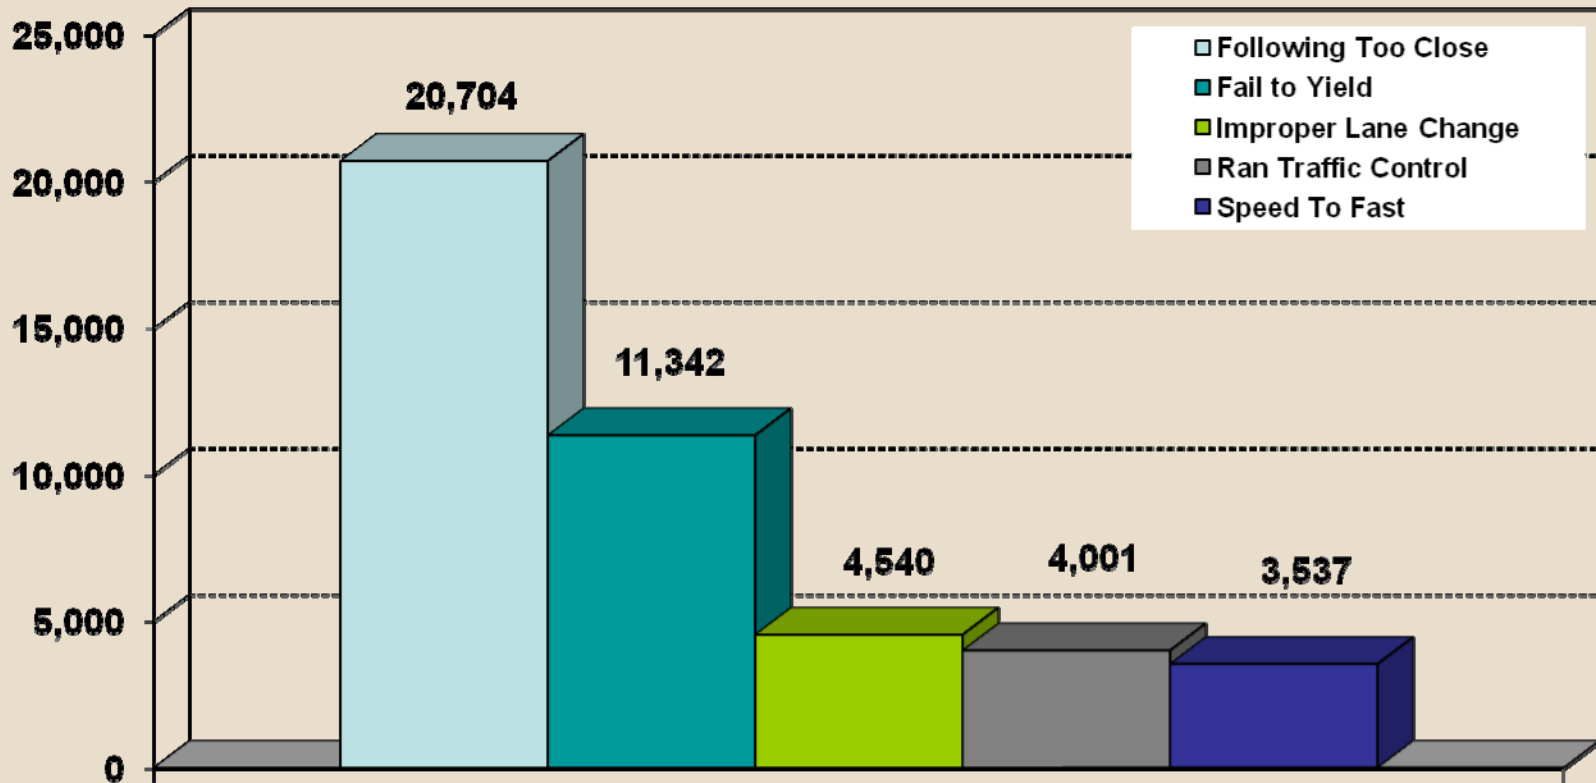

# TOP 5 ADULT DRIVER ACTIONS CONTRIBUTING TO CRASHES CALENDAR YEAR 2011

Adult: Ages 21-65